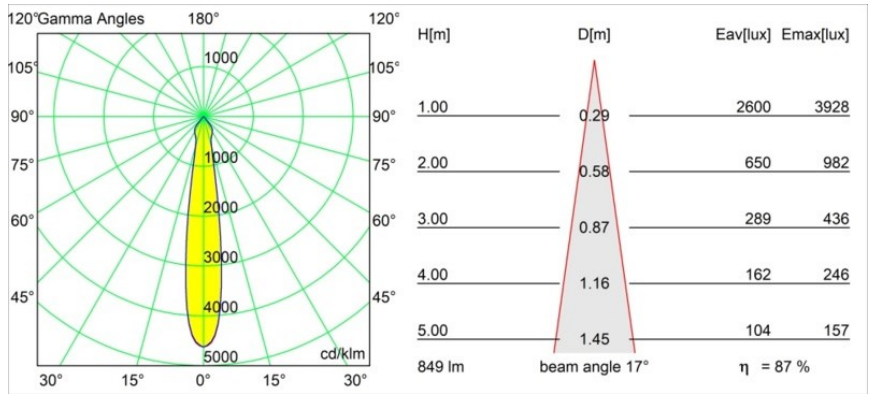

Light distribution & beam diagram