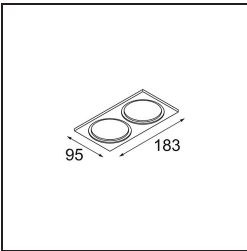

Date
Customer
Project
Type

Smart Kup Recessed 82 1x IP55 LED 3000K Spot DE Bronze Brushed

Specifications

Material	12472714
Light Source Type	LED
LED Type	BRIDGELUX V8G8
LED technology	LED COB
CRI	Min. 90
Colour Temperature	3000K
Lifetime	L80B10 @50,000 Hours
Lamp Included	Yes
Number of Light Sources	1
CIE flux code	98 100 100 100 88
Binning (SDCM)	2
Light Direction	Down
Optic	Reflector
Measured beam angle (°)	17.0
Input Voltage	Constant Current Driver Required
Electrical Class	III
IP Rating	55
Glow wire rating (°C)	960
Indoor/Outdoor	Indoor
Application	Ceiling, Wall
Mounting	Recessed
Cut-out size (mm)	ø70
Mounting depth (mm)	100.0
Distance to Lighted Object (m)	0,1
Primary Colour & Primary Finish	Bronze, Brushed
Gross weight (g)	345.0
Drive current (mA)	350 500 700
Min. forward voltage (Vf)	13,2 13,7 14,2
Max. forward voltage (Vf)	15,0 15,4 16,0
Connected load (W)	5,0 7,2 10,6
Luminous flux per lamp (lm)	552 746 986
Efficacy (lm/W)	110 104 93
Glare rating	19 20 21
Remark	• 3500K on request

TM30 & CRI diagram

Light distribution & beam diagram

Diagrams

Decorative Accessories

- 12500032** Mask Smart 82 1x Black Structure
- 12500009** Mask Smart 82 1x White Structure
- 12500046** Mask Smart 82 1x Gold Matt
- 12500015** Mask Smart 82 1x Champagne Brushed
- 12500014** Mask Smart 82 1x Bronze Brushed
- 12500043** Mask Smart 82 1x Black Brushed
- 12500016** Mask Smart 82 1x Silver Bronze Brushed