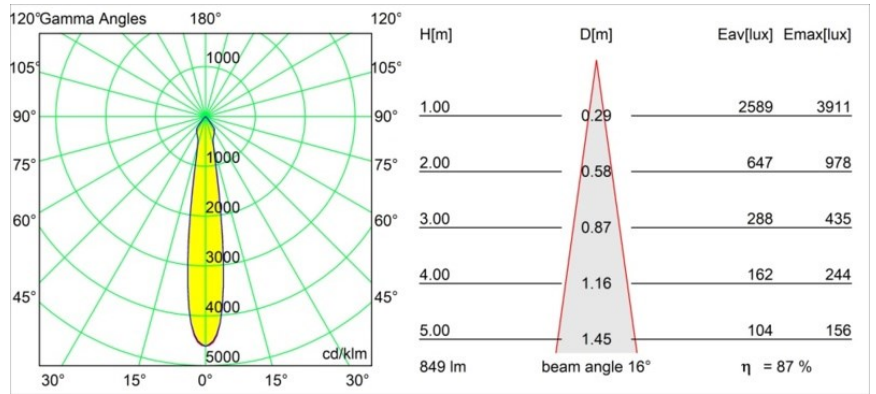

Light distribution & beam diagram