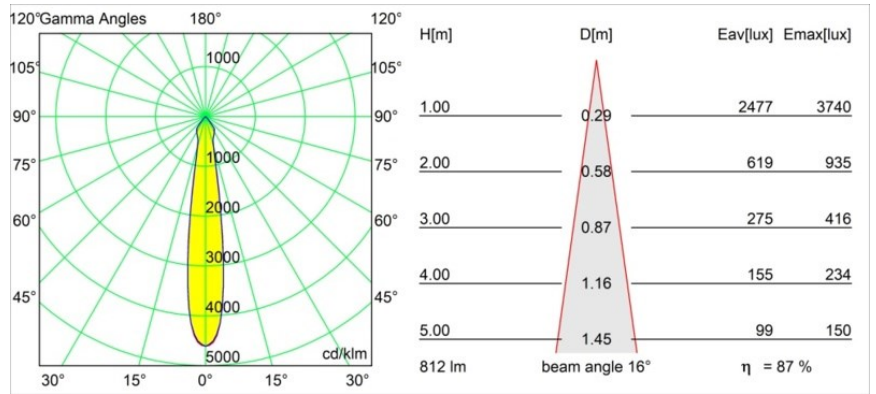

Light distribution & beam diagram