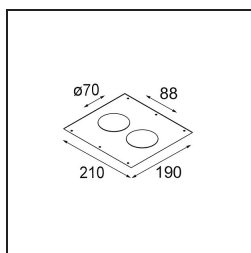

### Accessori Installazione

- 12500230** Ring Recessed 82 1x

- 10889830** Installation Housing 192x190x130

**12290130** Plaster Kit 190X190 - 70 1x

**12291030** Plaster Kit 210x190 - 70 2x

Choose a required accessory