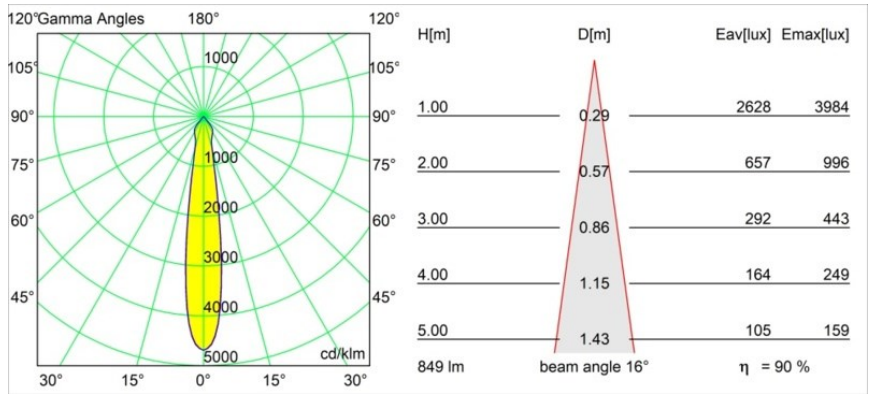

Light distribution & beam diagram