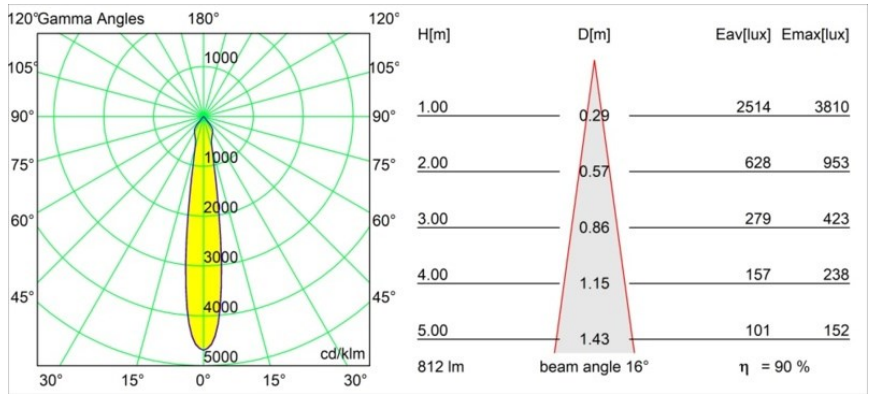

Light distribution & beam diagram