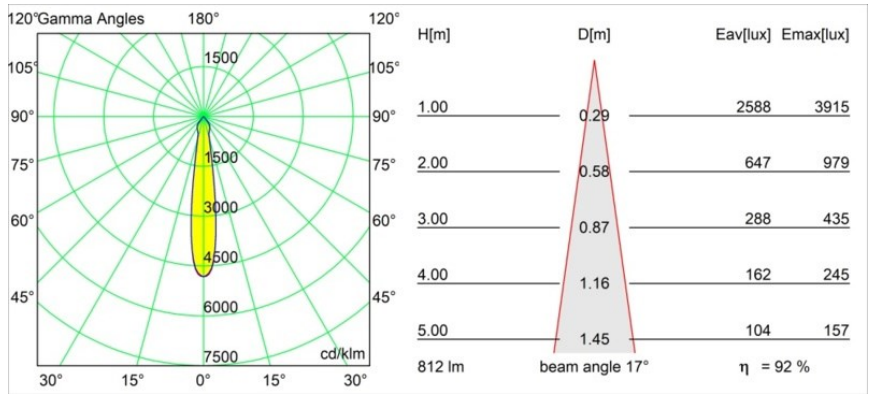

Light distribution & beam diagram