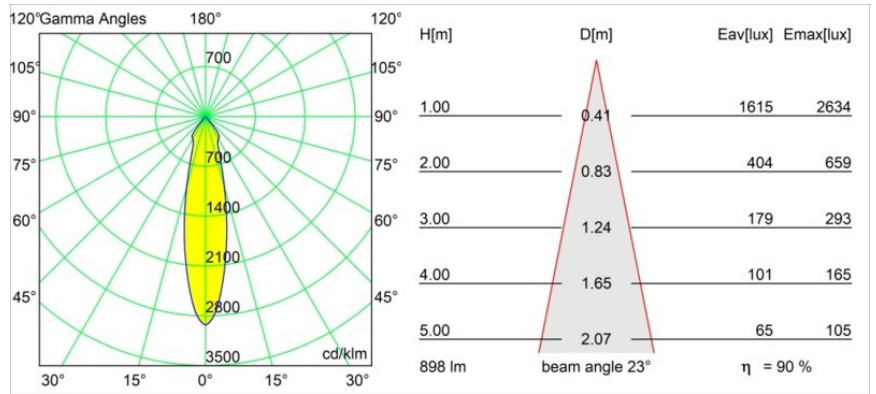

Light distribution & beam diagram