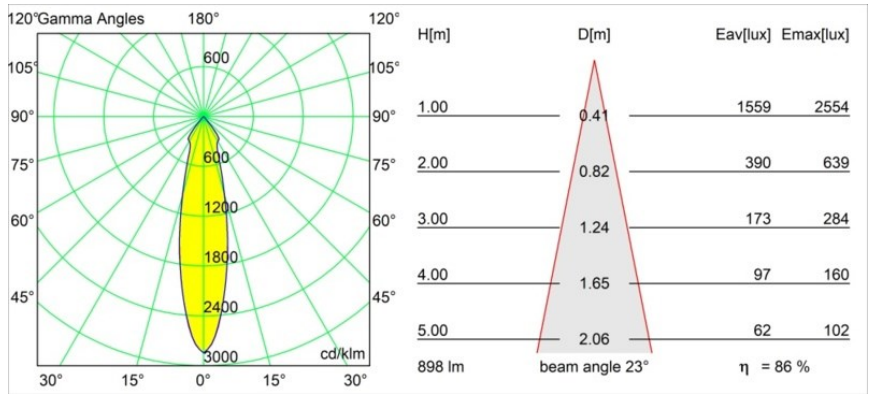

Light distribution & beam diagram