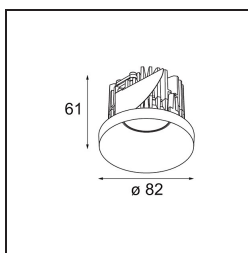

Specifications

Material	12472514
Light Source Type	LED
LED Type	BRIDGELUX V8G8
LED technology	LED COB
CRI	Min. 90
Colour Temperature	4000K
Lifetime	L80B10 @50,000 Hours
Lamp Included	Yes
Number of Light Sources	1
CIE flux code	98 100 100 100 87
Binning (SDCM)	2
Light Direction	Down
Optic	Reflector
Measured beam angle (°)	23.0
Input Voltage	Constant Current Driver Required
Electrical Class	III
IP Rating	55
Glow wire rating (°C)	960
Indoor/Outdoor	Indoor
Application	Ceiling, Wall
Mounting	Recessed
Cut-out size (mm)	ø70
Mounting depth (mm)	100.0
Distance to Lighted Object (m)	0,1
Primary Colour & Primary Finish	Bronze, Brushed
Gross weight (g)	345.0
Drive current (mA)	350 500 700
Min. forward voltage (Vf)	13,2 13,7 14,2
Max. forward voltage (Vf)	15,0 15,4 16,0
Connected load (W)	5,0 7,2 10,6
Luminous flux per lamp (lm)	575 777 1027
Efficacy (lm/W)	115 108 97
Glare rating	20 21 22
Remark	• 3500K on request