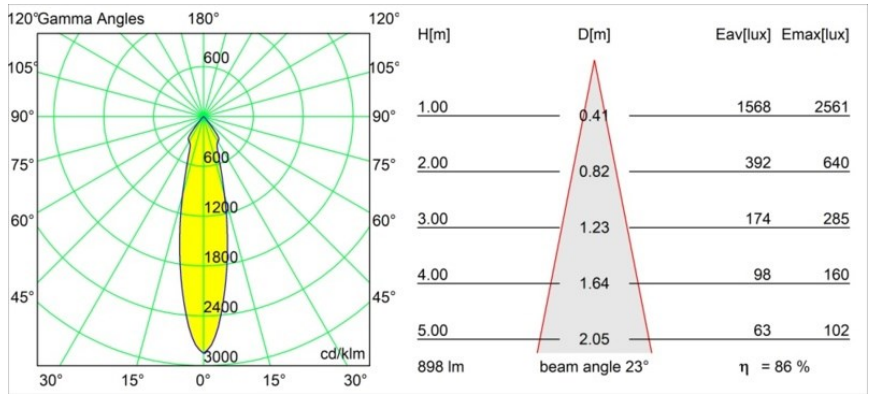

Light distribution & beam diagram