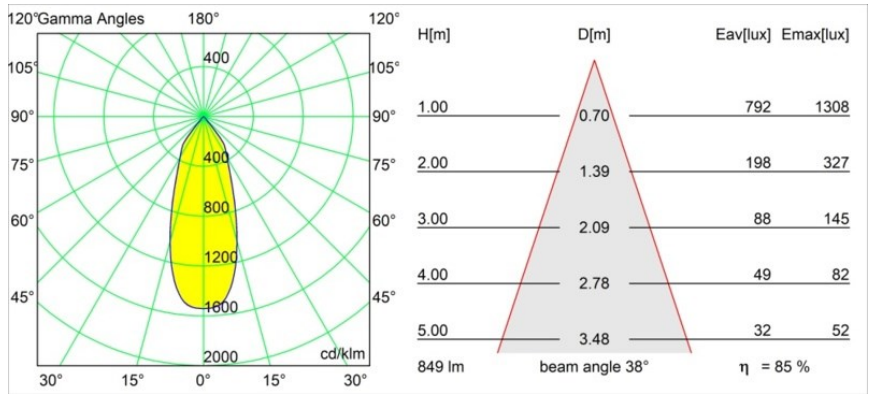

Light distribution & beam diagram