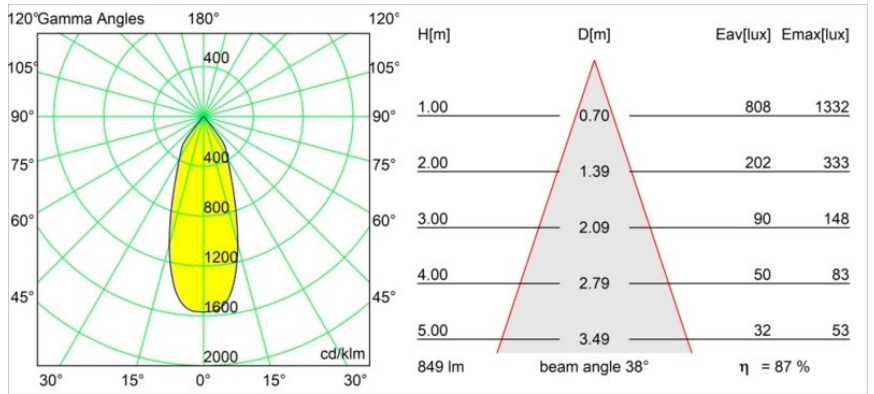

Light distribution & beam diagram