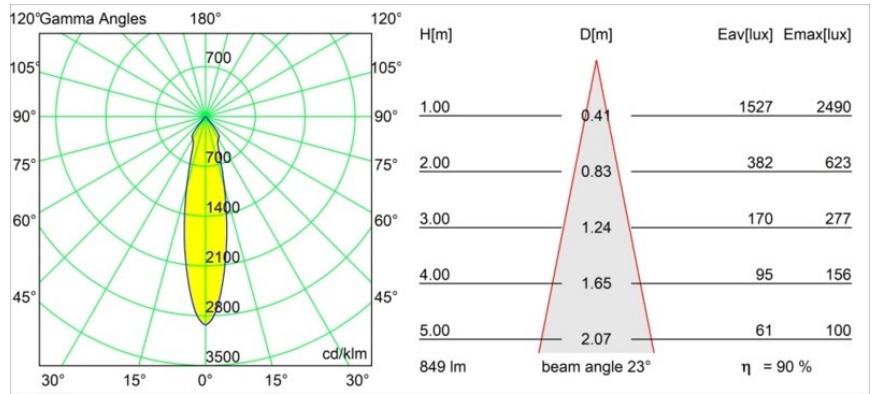

Light distribution & beam diagram