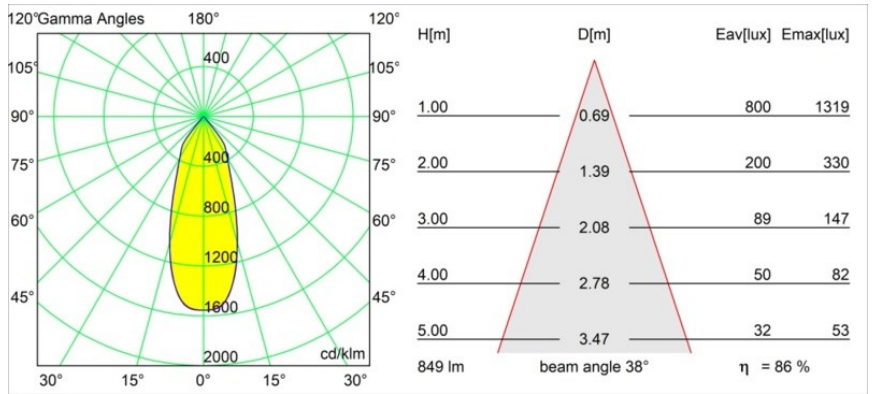

Light distribution & beam diagram