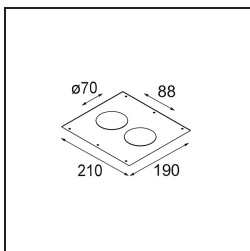

Accessori Installazione

- 12500230** Ring Recessed 82 1x

- 10889830** Installation Housing 192x190x130

12290130 Plaster Kit 190X190 - 70 1x

12291030 Plaster Kit 210x190 - 70 2x

Choose a required accessory