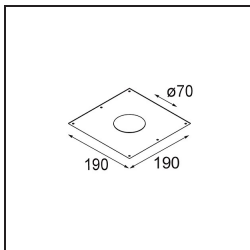

Accessori Installazione

- 12500230** Ring Recessed 82 1x

- 10889830** Installation Housing 192x190x130

12290130 Plaster Kit 190X190 - 70 1x

12291030 Plaster Kit 210x190 - 70 2x

Choose a required accessory