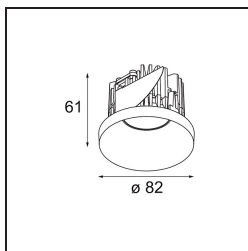

**Specifications**

Material	12472314
Light Source Type	LED
LED Type	BRIDGELUX V8G8
LED technology	LED COB
CRI	Min. 90
Colour Temperature	3000K
Lifetime	L80B10 @50,000 Hours
Lamp Included	Yes
Number of Light Sources	1
CIE flux code	98 100 100 100 87
Binning (SDCM)	2
Light Direction	Down
Optic	Reflector
Measured beam angle (°)	23.0
Input Voltage	Constant Current Driver Required
Electrical Class	III
IP Rating	55
Glow wire rating (°C)	960
Indoor/Outdoor	Indoor
Application	Ceiling, Wall
Mounting	Recessed
Cut-out size (mm)	ø70
Mounting depth (mm)	100.0
Distance to Lighted Object (m)	0,1
Primary Colour & Primary Finish	Bronze, Brushed
Gross weight (g)	345.0
Drive current (mA)	350      500      700
Min. forward voltage (Vf)	13,2      13,7      14,2
Max. forward voltage (Vf)	15,0      15,4      16,0
Connected load (W)	5,0      7,2      10,6
Luminous flux per lamp (lm)	543      735      971
Efficacy (lm/W)	109      102      92
Glare rating	19      20      21
Remark	• 3500K on request