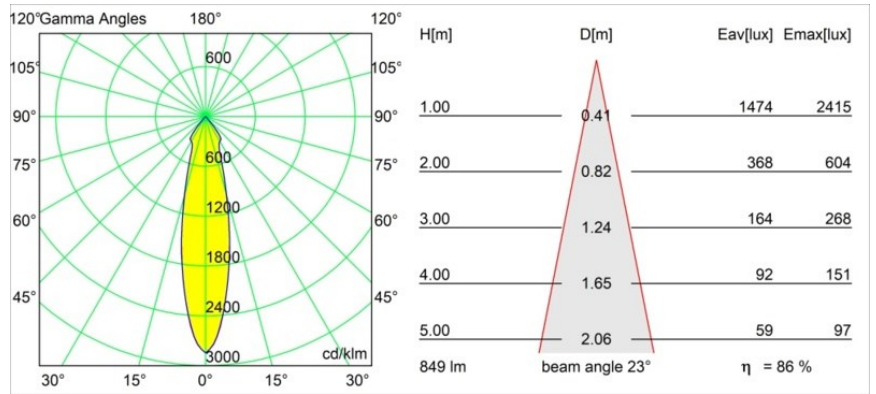

Light distribution & beam diagram