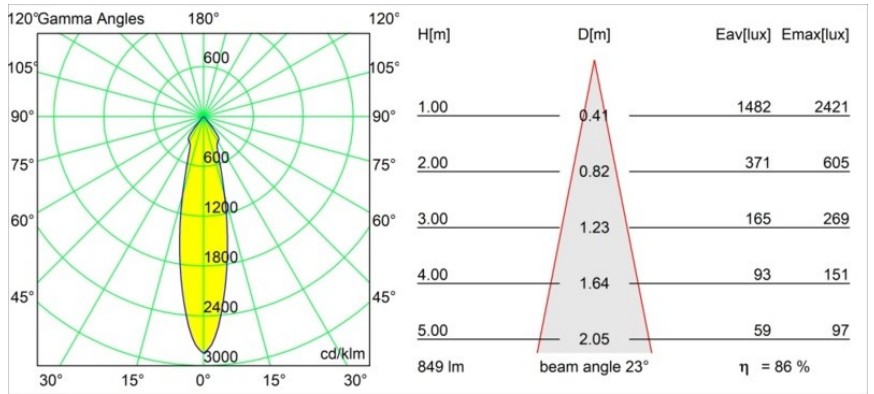

Light distribution & beam diagram