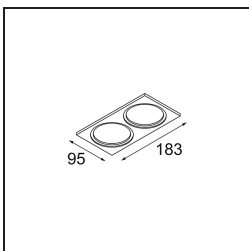

Date
Customer
Project
Type

*Smart Kup Recessed 82 1x IP55 LED 3000K Medium DE Champagne Brushed*

**Specifications**

Material	12472315
Light Source Type	LED
LED Type	BRIDGELUX V8G8
LED technology	LED COB
CRI	Min. 90
Colour Temperature	3000K
Lifetime	L80B10 @50,000 Hours
Lamp Included	Yes
Number of Light Sources	1
CIE flux code	98 100 100 100 89
Binning (SDCM)	2
Light Direction	Down
Optic	Reflector
Measured beam angle (°)	23.0
Input Voltage	Constant Current Driver Required
Electrical Class	III
IP Rating	55
Glow wire rating (°C)	960
Indoor/Outdoor	Indoor
Application	Ceiling, Wall
Mounting	Recessed
Cut-out size (mm)	ø70
Mounting depth (mm)	100.0
Distance to Lighted Object (m)	0,1
Primary Colour & Primary Finish	Champagne, Brushed
Gross weight (g)	345.0
Drive current (mA)	350      500      700
Min. forward voltage (Vf)	13,2      13,7      14,2
Max. forward voltage (Vf)	15,0      15,4      16,0
Connected load (W)	5,0      7,2      10,6
Luminous flux per lamp (lm)	560      758      1001
Efficacy (lm/W)	112      105      94
Glare rating	19      20      21
Remark	• 3500K on request

**TM30 & CRI diagram**

**Light distribution & beam diagram**

Diagrams

**Decorative Accessories**

- 12500032** Mask Smart 82 1x Black Structure
- 12500009** Mask Smart 82 1x White Structure
- 12500046** Mask Smart 82 1x Gold Matt
- 12500015** Mask Smart 82 1x Champagne Brushed
- 12500014** Mask Smart 82 1x Bronze Brushed
- 12500043** Mask Smart 82 1x Black Brushed
- 12500016** Mask Smart 82 1x Silver Bronze Brushed