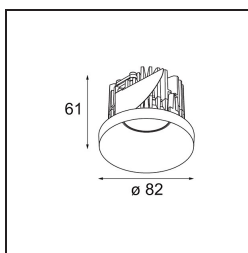

Date
Customer
Project
Type

*Smart Kup Recessed 82 1x IP55 LED 3000K Medium DE Champagne Brushed*

**Specifications**

Material	12472315
Light Source Type	LED
LED Type	BRIDGELUX V8G8
LED technology	LED COB
CRI	Min. 90
Colour Temperature	3000K
Lifetime	L80B10 @50,000 Hours
Lamp Included	Yes
Number of Light Sources	1
CIE flux code	98 100 100 100 89
Binning (SDCM)	2
Light Direction	Down
Optic	Reflector
Measured beam angle (°)	23.0
Input Voltage	Constant Current Driver Required
Electrical Class	III
IP Rating	55
Glow wire rating (°C)	960
Indoor/Outdoor	Indoor
Application	Ceiling, Wall
Mounting	Recessed
Cut-out size (mm)	ø70
Mounting depth (mm)	100.0
Distance to Lighted Object (m)	0,1
Primary Colour & Primary Finish	Champagne, Brushed
Gross weight (g)	345.0
Drive current (mA)	350      500      700
Min. forward voltage (Vf)	13,2      13,7      14,2
Max. forward voltage (Vf)	15,0      15,4      16,0
Connected load (W)	5,0      7,2      10,6
Luminous flux per lamp (lm)	560      758      1001
Efficacy (lm/W)	112      105      94
Glare rating	19      20      21
Remark	• 3500K on request