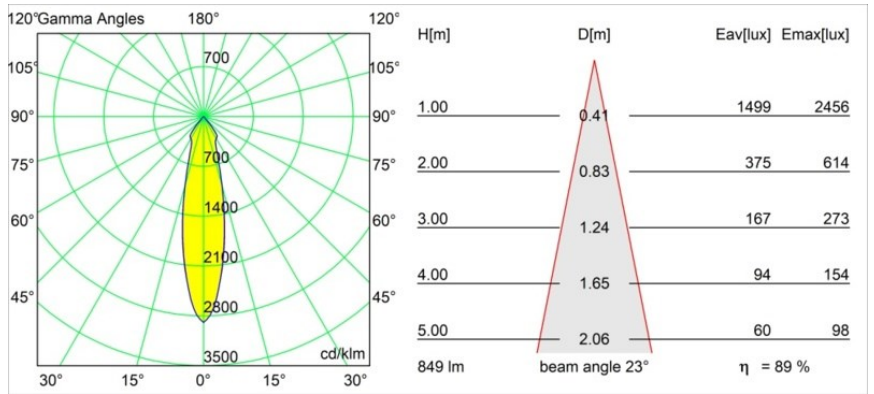

Light distribution & beam diagram