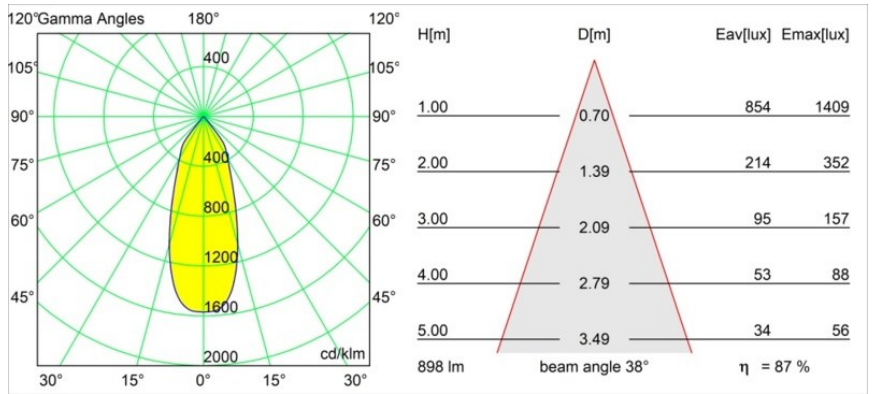

Light distribution & beam diagram