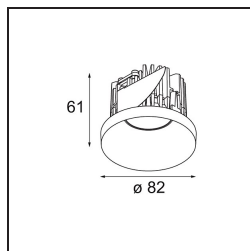

Date
Customer
Project
Type

Smart Kup Recessed 82 lx IP55 LED 4000K Flood DE Champagne Brushed

Specifications

Material	12472215
Light Source Type	LED
LED Type	BRIDGELUX V8G8
LED technology	LED COB
CRI	Min. 90
Colour Temperature	4000K
Lifetime	L80B10 @50,000 Hours
Lamp Included	Yes
Number of Light Sources	1
CIE flux code	98 100 100 100 88
Binning (SDCM)	2
Light Direction	Down
Optic	Reflector
Measured beam angle (°)	38.0
Input Voltage	Constant Current Driver Required
Electrical Class	III
IP Rating	55
Glow wire rating (°C)	960
Indoor/Outdoor	Indoor
Application	Ceiling, Wall
Mounting	Recessed
Cut-out size (mm)	ø70
Mounting depth (mm)	100.0
Distance to Lighted Object (m)	0,1
Primary Colour & Primary Finish	Champagne, Brushed
Gross weight (g)	345.0
Drive current (mA)	350 500 700
Min. forward voltage (Vf)	13,2 13,7 14,2
Max. forward voltage (Vf)	15,0 15,4 16,0
Connected load (W)	5,0 7,2 10,6
Luminous flux per lamp (lm)	583 789 1043
Efficacy (lm/W)	117 110 98
Glare rating	19 20 21
Remark	• 3500K on request