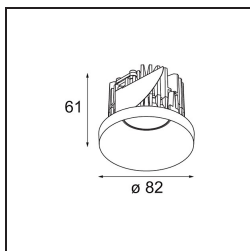

Date
Customer
Project
Type

*Smart Kup Recessed 82 1x IP55 LED 4000K Flood DE Silver Bronze Brushed*

**Specifications**

Material	12472216
Light Source Type	LED
LED Type	BRIDGELUX V8G8
LED technology	LED COB
CRI	Min. 90
Colour Temperature	4000K
Lifetime	L80B10 @50,000 Hours
Lamp Included	Yes
Number of Light Sources	1
CIE flux code	98 100 100 100 90
Binning (SDCM)	2
Light Direction	Down
Optic	Reflector
Measured beam angle (°)	38.0
Input Voltage	Constant Current Driver Required
Electrical Class	III
IP Rating	55
Glow wire rating (°C)	960
Indoor/Outdoor	Indoor
Application	Ceiling, Wall
Mounting	Recessed
Cut-out size (mm)	ø70
Mounting depth (mm)	100.0
Distance to Lighted Object (m)	0,1
Primary Colour & Primary Finish	Silver Bronze, Brushed
Gross weight (g)	345.0
Drive current (mA)	350      500      700
Min. forward voltage (Vf)	13,2      13,7      14,2
Max. forward voltage (Vf)	15,0      15,4      16,0
Connected load (W)	5,0      7,2      10,6
Luminous flux per lamp (lm)	595      805      1064
Efficacy (lm/W)	119      112      100
Glare rating	19      20      21
Remark	• 3500K on request