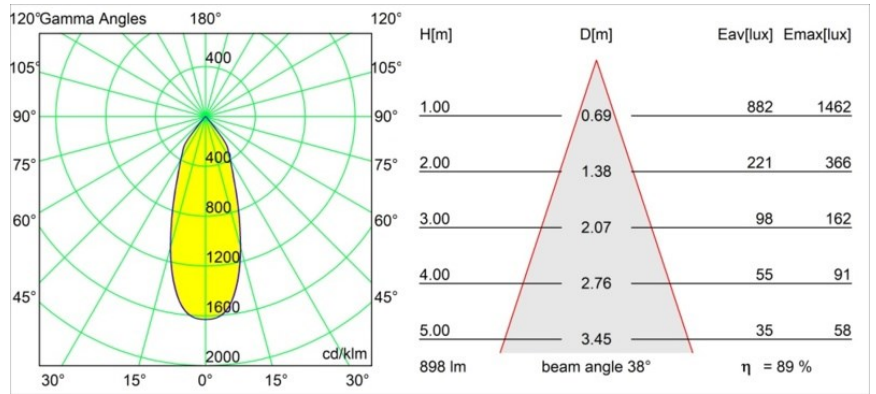

Light distribution & beam diagram