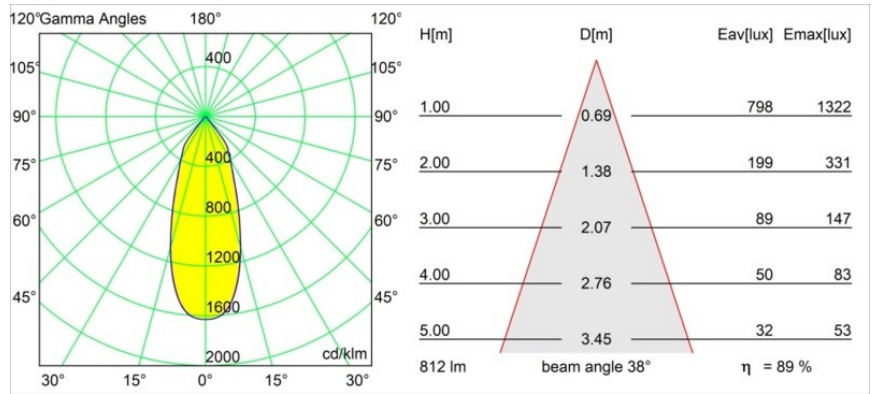

Light distribution & beam diagram