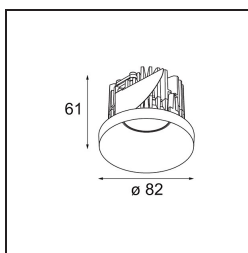

| |
|----------|
| Date |
| Customer |
| Project |
| Type |

Smart Kup Recessed 82 1x IP55 LED 2700K Flood DE Silver Bronze Brushed

Specifications

| | |
|---------------------------------|----------------------------------|
| Material | 12472116 |
| Light Source Type | LED |
| LED Type | BRIDGELUX V8G8 |
| LED technology | LED COB |
| CRI | Min. 90 |
| Colour Temperature | 2700K |
| Lifetime | L80B10 @50,000 Hours |
| Lamp Included | Yes |
| Number of Light Sources | 1 |
| CIE flux code | 98 100 100 100 90 |
| Binning (SDCM) | 2 |
| Light Direction | Down |
| Optic | Reflector |
| Measured beam angle (°) | 38.0 |
| Input Voltage | Constant Current Driver Required |
| Electrical Class | III |
| IP Rating | 55 |
| Glow wire rating (°C) | 960 |
| Indoor/Outdoor | Indoor |
| Application | Ceiling, Wall |
| Mounting | Recessed |
| Cut-out size (mm) | ø70 |
| Mounting depth (mm) | 100.0 |
| Distance to Lighted Object (m) | 0,1 |
| Primary Colour & Primary Finish | Silver Bronze, Brushed |
| Gross weight (g) | 345.0 |
| Drive current (mA) | 350 500 700 |
| Min. forward voltage (Vf) | 13,2 13,7 14,2 |
| Max. forward voltage (Vf) | 15,0 15,4 16,0 |
| Connected load (W) | 5,0 7,2 10,6 |
| Luminous flux per lamp (lm) | 539 728 962 |
| Efficacy (lm/W) | 108 101 91 |
| Glare rating | 19 20 21 |
| Remark | • 3500K on request |