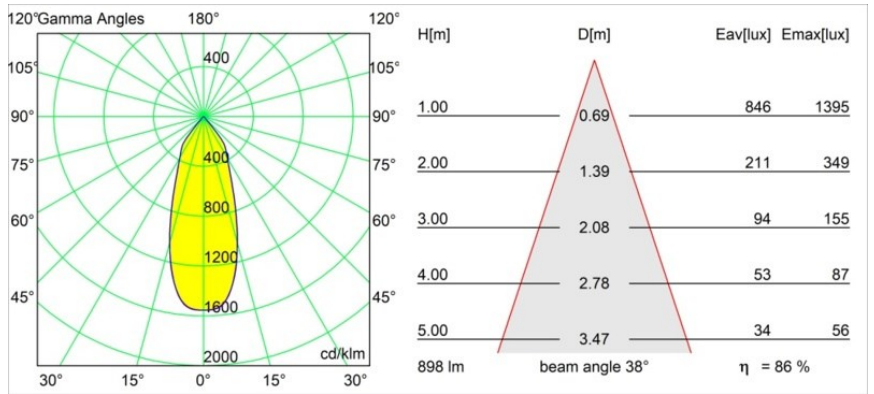

Light distribution & beam diagram