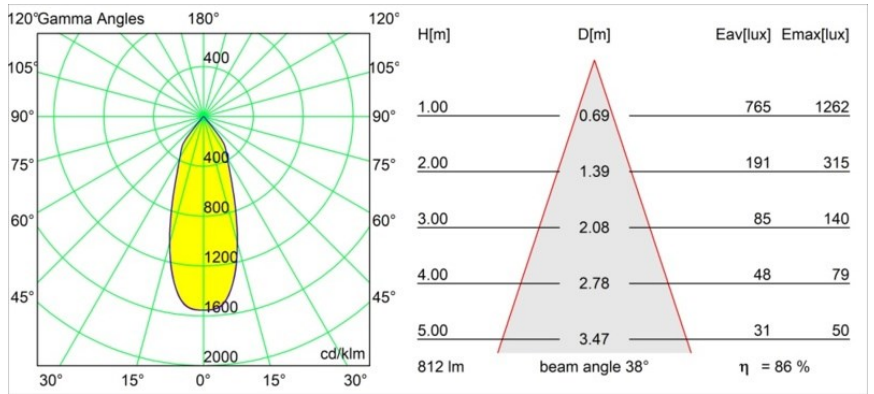

Light distribution & beam diagram