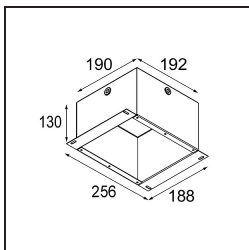

- **10889830** Installation Housing 192x190x130