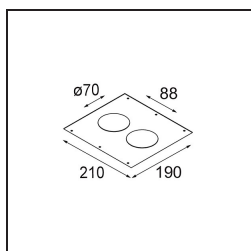

Accesorios Instalación

- 12500230** Ring Recessed 82 1x

- 10889830** Installation Housing 192x190x130

12290130 Plaster Kit 190X190 - 70 1x

12291030 Plaster Kit 210x190 - 70 2x

Choose a required accessory