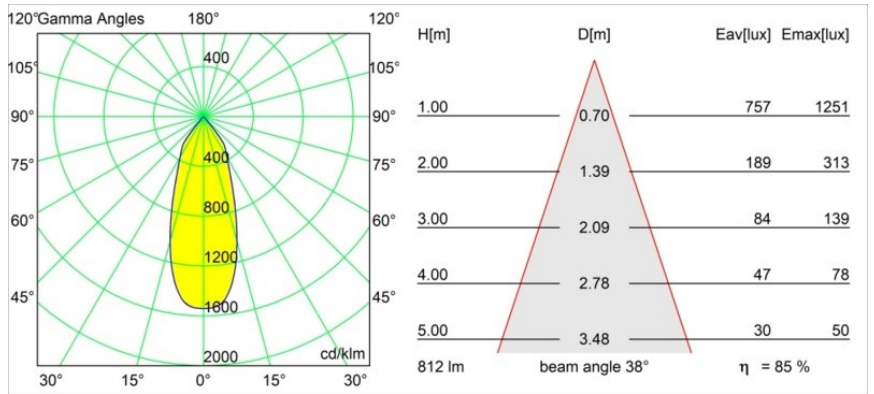

Light distribution & beam diagram