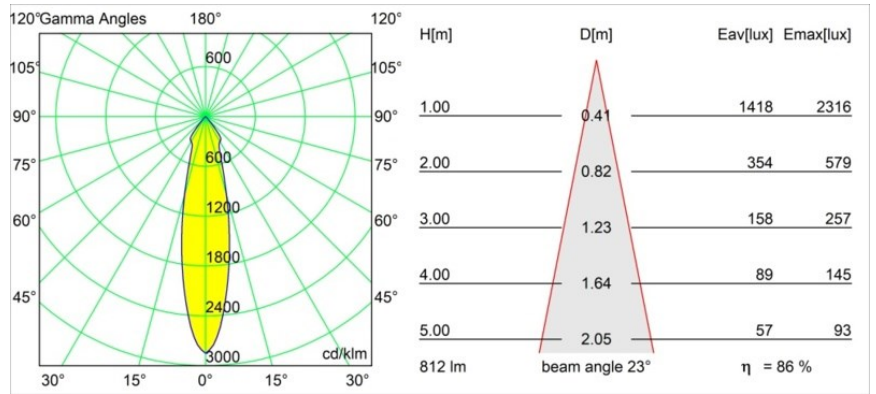

Light distribution & beam diagram