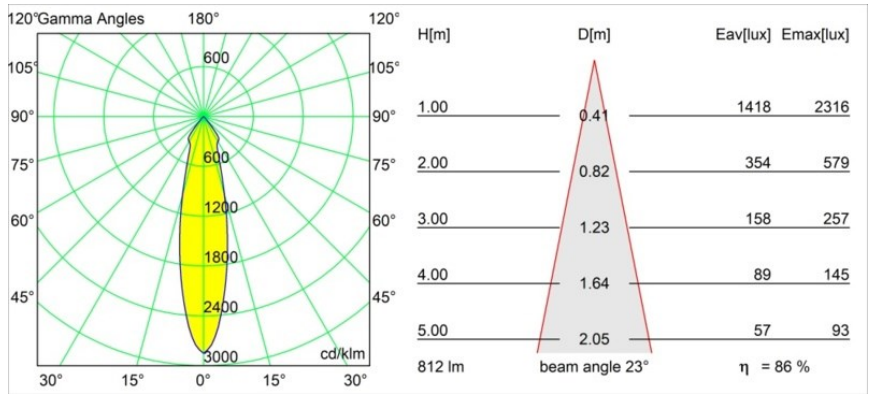

Light distribution & beam diagram