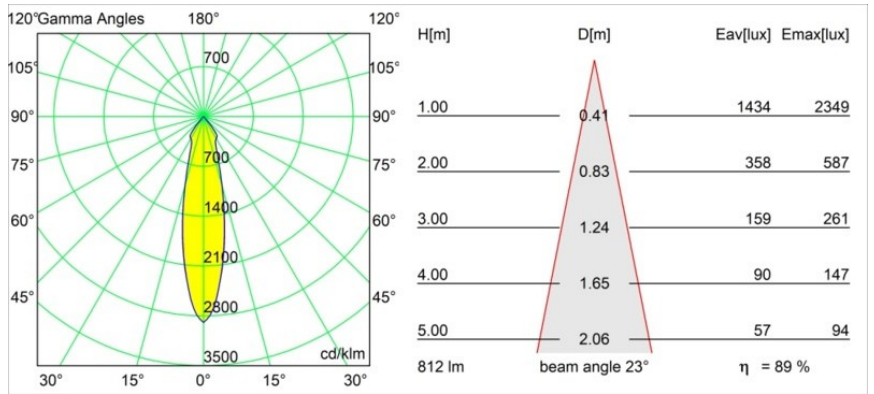

Light distribution & beam diagram