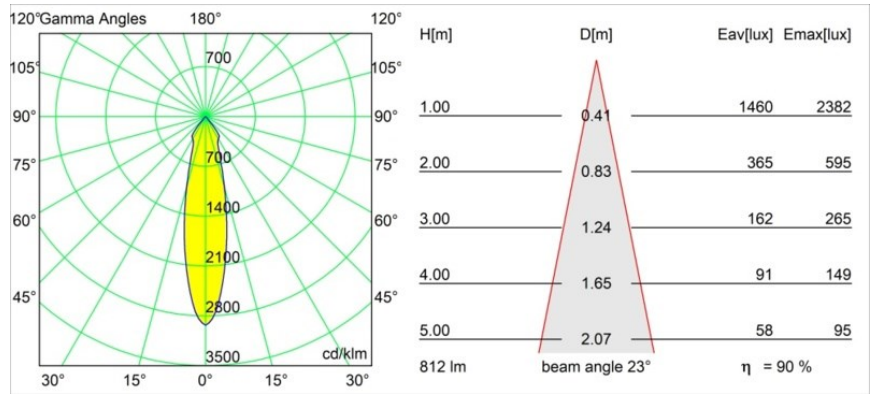

Light distribution & beam diagram