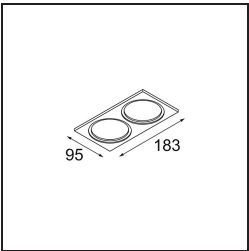

Specifications

Material	12472016
Light Source Type	LED
LED Type	BRIDGELUX V8G8
LED technology	LED COB
CRI	Min. 90
Colour Temperature	2700K
Lifetime	L80B10 @50,000 Hours
Lamp Included	Yes
Number of Light Sources	1
CIE flux code	98 100 100 100 91
Binning (SDCM)	2
Light Direction	Down
Optic	Reflector
Measured beam angle (°)	23.0
Input Voltage	Constant Current Driver Required
Electrical Class	III
IP Rating	55
Glow wire rating (°C)	960
Indoor/Outdoor	Indoor
Application	Ceiling, Wall
Mounting	Recessed
Cut-out size (mm)	ø70
Mounting depth (mm)	100.0
Distance to Lighted Object (m)	0,1
Primary Colour & Primary Finish	Silver Bronze, Brushed
Gross weight (g)	345.0
Drive current (mA)	350 500 700
Min. forward voltage (Vf)	13,2 13,7 14,2
Max. forward voltage (Vf)	15,0 15,4 16,0
Connected load (W)	5,0 7,2 10,6
Luminous flux per lamp (lm)	545 736 972
Efficacy (lm/W)	109 102 92
Glare rating	19 20 21
Remark	• 3500K on request

TM30 & CRI diagram

Light distribution & beam diagram

Decorative Accessories

- 12500032** Mask Smart 82 1x Black Structure
- 12500009** Mask Smart 82 1x White Structure
- 12500046** Mask Smart 82 1x Gold Matt
- 12500015** Mask Smart 82 1x Champagne Brushed
- 12500014** Mask Smart 82 1x Bronze Brushed
- 12500043** Mask Smart 82 1x Black Brushed
- 12500016** Mask Smart 82 1x Silver Bronze Brushed