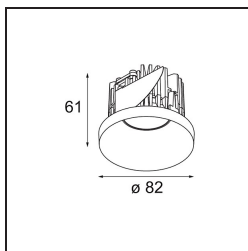

Specifications

Material	12472014
Light Source Type	LED
LED Type	BRIDGELUX V8G8
LED technology	LED COB
CRI	Min. 90
Colour Temperature	2700K
Lifetime	L80B10 @50,000 Hours
Lamp Included	Yes
Number of Light Sources	1
CIE flux code	98 100 100 100 87
Binning (SDCM)	2
Light Direction	Down
Optic	Reflector
Measured beam angle (°)	23.0
Input Voltage	Constant Current Driver Required
Electrical Class	III
IP Rating	55
Glow wire rating (°C)	960
Indoor/Outdoor	Indoor
Application	Ceiling, Wall
Mounting	Recessed
Cut-out size (mm)	ø70
Mounting depth (mm)	100.0
Distance to Lighted Object (m)	0,1
Primary Colour & Primary Finish	Bronze, Brushed
Gross weight (g)	345.0
Drive current (mA)	350 500 700
Min. forward voltage (Vf)	13,2 13,7 14,2
Max. forward voltage (Vf)	15,0 15,4 16,0
Connected load (W)	5,0 7,2 10,6
Luminous flux per lamp (lm)	520 703 929
Efficacy (lm/W)	104 98 88
Glare rating	19 20 21
Remark	• 3500K on request