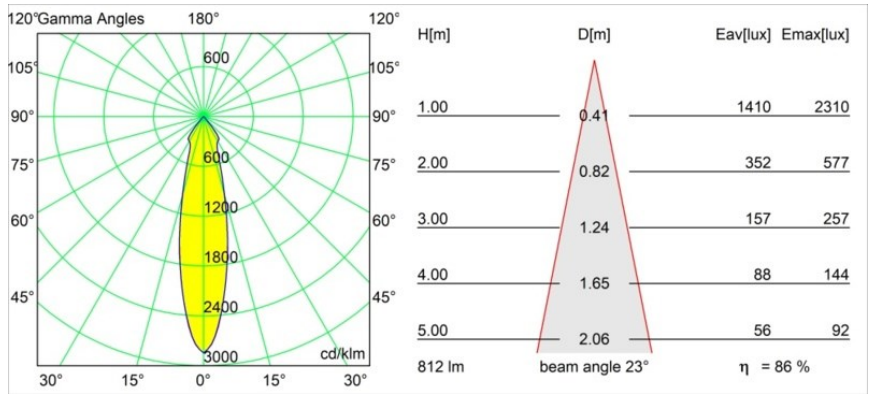

Light distribution & beam diagram