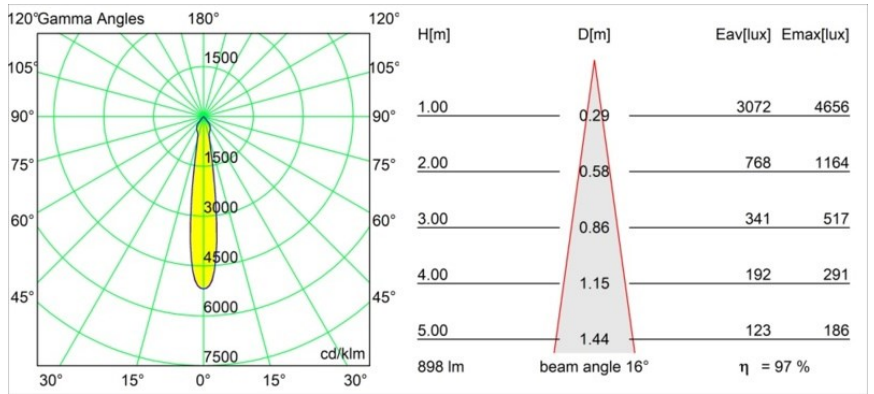

Light distribution & beam diagram