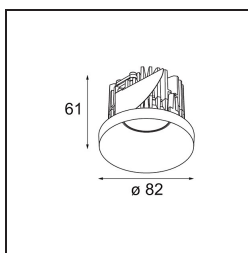

Specifications

Material	12471816
Light Source Type	LED
LED Type	BRIDGELUX V8G8
LED technology	LED COB
CRI	Min. 90
Colour Temperature	4000K
Lifetime	L80B10 @50,000 Hours
Lamp Included	Yes
Number of Light Sources	1
CIE flux code	100 100 100 100 97
Binning (SDCM)	2
Light Direction	Down
Optic	Reflector
Measured beam angle (°)	16.0
Input Voltage	Constant Current Driver Required
Electrical Class	III
IP Rating	20
Glow wire rating (°C)	960
Indoor/Outdoor	Indoor
Application	Ceiling, Wall
Mounting	Recessed
Cut-out size (mm)	ø70
Mounting depth (mm)	100.0
Distance to Lighted Object (m)	0,1
Primary Colour & Primary Finish	Silver Bronze, Brushed
Gross weight (g)	345.0
Drive current (mA)	350 500 700
Min. forward voltage (Vf)	13,2 13,7 14,2
Max. forward voltage (Vf)	15,0 15,4 16,0
Connected load (W)	5,0 7,2 10,6
Luminous flux per lamp (lm)	646 873 1154
Efficacy (lm/W)	129 121 109
Glare rating	20 21 22
Remark	• 3500K on request