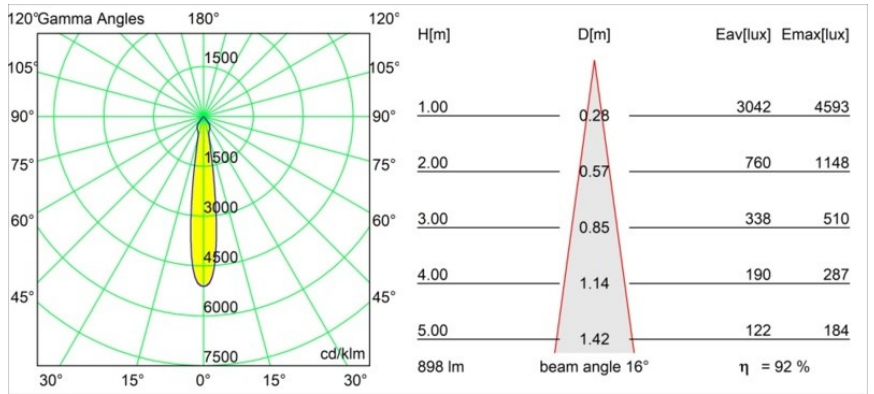

Light distribution & beam diagram