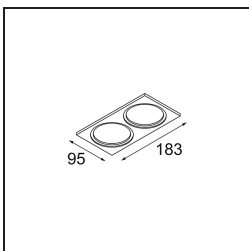

Date
Customer
Project
Type

Smart Kup Recessed 82 1x LED 4000K Spot DE Black Brushed

Specifications

Material	12471843
Light Source Type	LED
LED Type	BRIDGELUX V8G8
LED technology	LED COB
CRI	Min. 90
Colour Temperature	4000K
Lifetime	L80B10 @50,000 Hours
Lamp Included	Yes
Number of Light Sources	1
CIE flux code	100 100 100 100 93
Binning (SDCM)	2
Light Direction	Down
Optic	Reflector
Measured beam angle (°)	16.0
Input Voltage	Constant Current Driver Required
Electrical Class	III
IP Rating	20
Glow wire rating (°C)	960
Indoor/Outdoor	Indoor
Application	Ceiling, Wall
Mounting	Recessed
Cut-out size (mm)	ø70
Mounting depth (mm)	100.0
Distance to Lighted Object (m)	0,1
Primary Colour & Primary Finish	Black, Brushed
Gross weight (g)	345.0
Drive current (mA)	350 500 700
Min. forward voltage (Vf)	13,2 13,7 14,2
Max. forward voltage (Vf)	15,0 15,4 16,0
Connected load (W)	5,0 7,2 10,6
Luminous flux per lamp (lm)	615 832 1100
Efficacy (lm/W)	123 116 104
Glare rating	20 21 22
Remark	• 3500K on request

TM30 & CRI diagram

Light distribution & beam diagram

Diagrams

Decorative Accessories

- 12500032** Mask Smart 82 1x Black Structure
- 12500009** Mask Smart 82 1x White Structure
- 12500046** Mask Smart 82 1x Gold Matt
- 12500015** Mask Smart 82 1x Champagne Brushed
- 12500014** Mask Smart 82 1x Bronze Brushed
- 12500043** Mask Smart 82 1x Black Brushed
- 12500016** Mask Smart 82 1x Silver Bronze Brushed