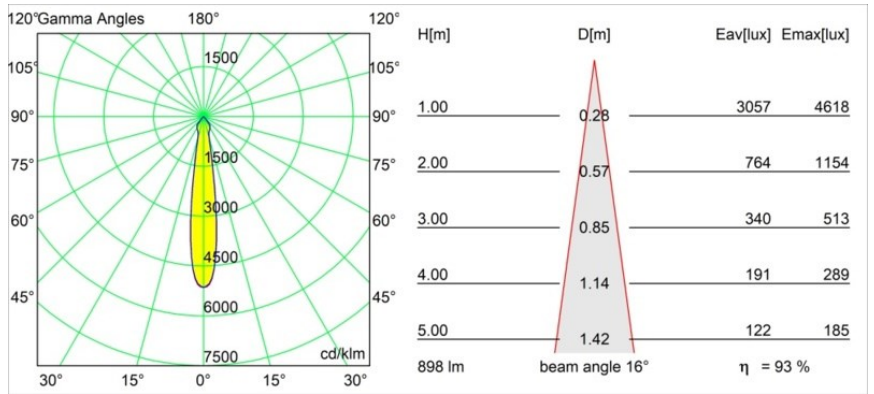

Light distribution & beam diagram