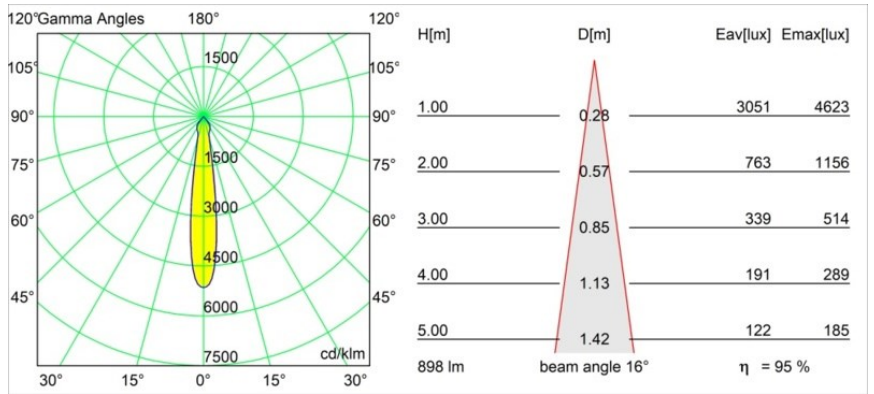

Light distribution & beam diagram