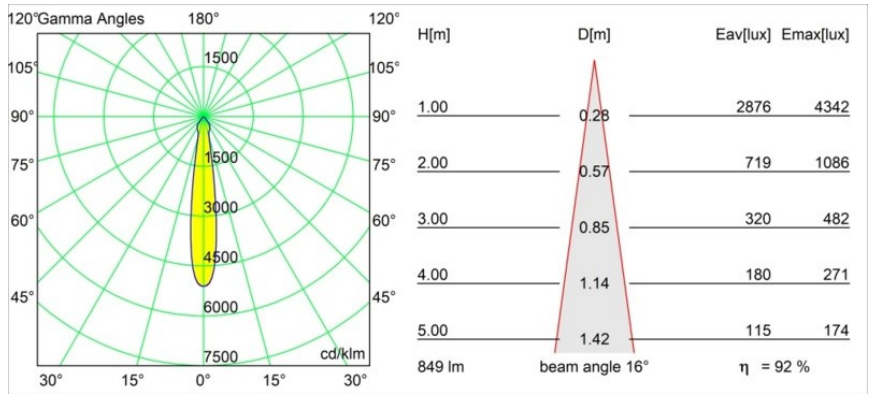

Light distribution & beam diagram