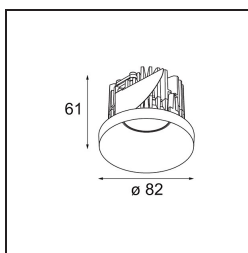

Date
Customer
Project
Type

Smart Kup Recessed 82 1x LED 3000K Spot DE Black Brushed

The 3 original designs, Smart Kup, Lotis and Cake still manage to steal the hearts of interior designers. And this goes for the entire Smart family. Smart's accessibility and extreme versatility are arguably fit for any expression. Mix and match accent lighting, up and downlight, fixed or adjustable, a mosaic of shapes, sizes, colours and mounting options, and create a playful installation.

Specifications

Material	12471743
Light Source Type	LED
LED Type	BRIDGELUX V8G8
LED technology	LED COB
CRI	Min. 90
Colour Temperature	3000K
Lifetime	L80B10 @50,000 Hours
Lamp Included	Yes
Number of Light Sources	1
CIE flux code	100 100 100 100 93
Binning (SDCM)	2
Light Direction	Down
Optic	Reflector
Measured beam angle (°)	16.0
Input Voltage	Constant Current Driver Required
Electrical Class	III
IP Rating	20
Glow wire rating (°C)	960
Indoor/Outdoor	Indoor
Application	Ceiling, Wall
Mounting	Recessed
Cut-out size (mm)	ø70
Mounting depth (mm)	100.0
Distance to Lighted Object (m)	0,1
Primary Colour & Primary Finish	Black, Brushed
Gross weight (g)	345.0
Drive current (mA)	350 500 700
Min. forward voltage (Vf)	13,2 13,7 14,2
Max. forward voltage (Vf)	15,0 15,4 16,0
Connected load (W)	5,0 7,2 10,6
Luminous flux per lamp (lm)	582 787 1040
Efficacy (lm/W)	116 109 98
Glare rating	19 20 21
Remark	• 3500K on request