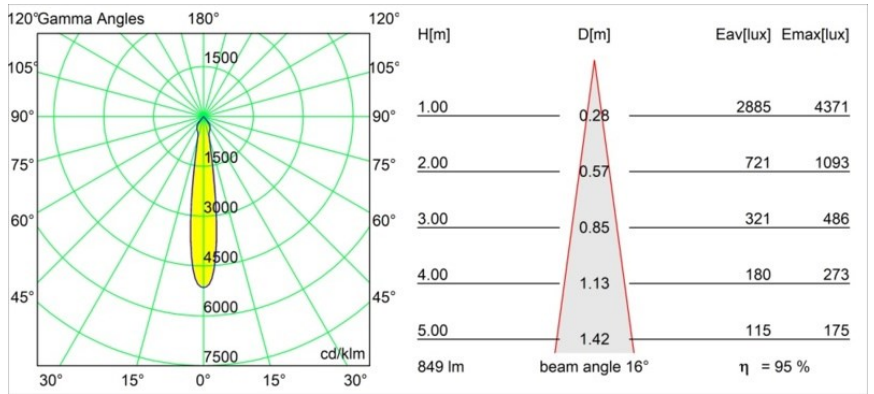

Light distribution & beam diagram