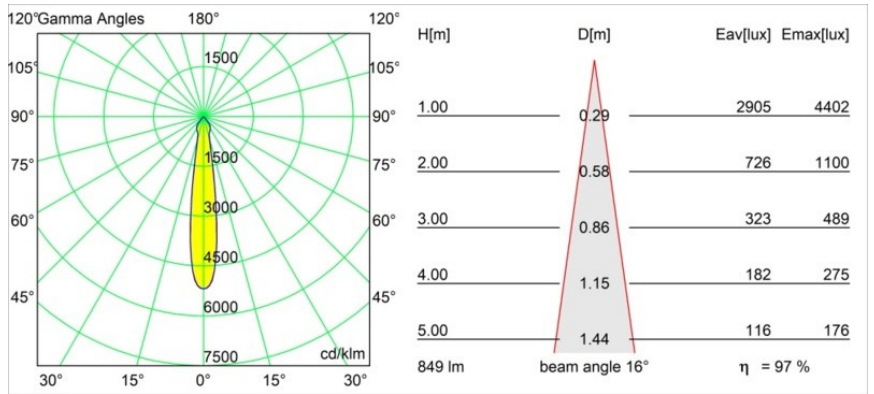

Light distribution & beam diagram