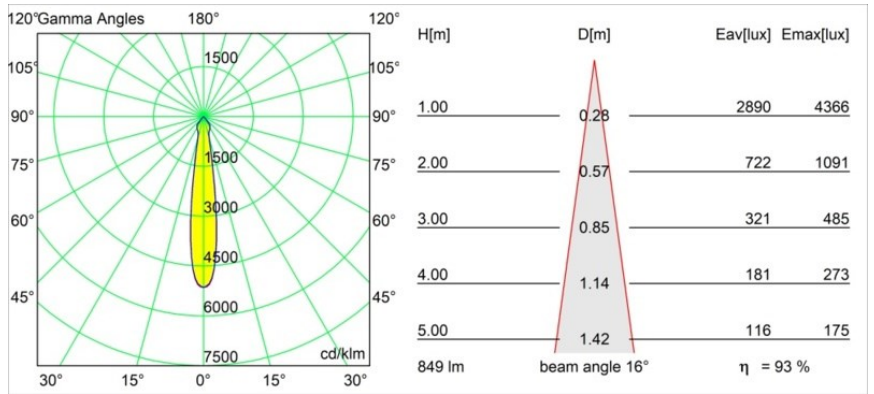

Light distribution & beam diagram