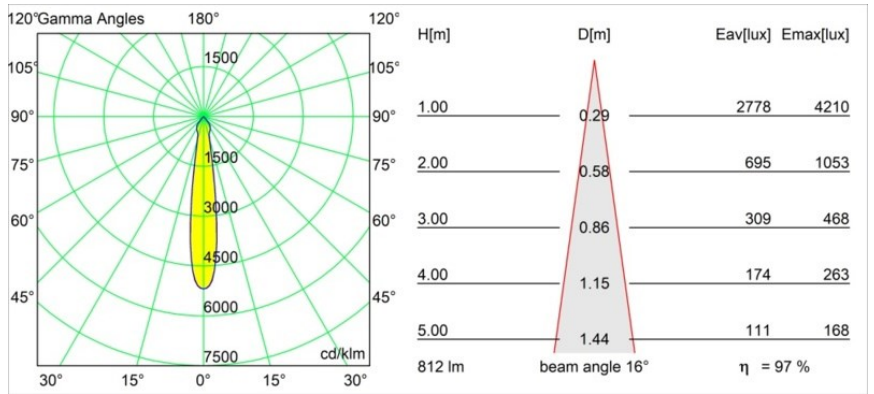

Light distribution & beam diagram