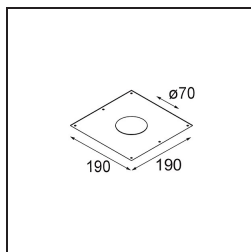

Accessori Installazione

- 12500230** Ring Recessed 82 1x

- 10889830** Installation Housing 192x190x130

12290130 Plaster Kit 190X190 - 70 1x

12291030 Plaster Kit 210x190 - 70 2x

Choose a required accessory