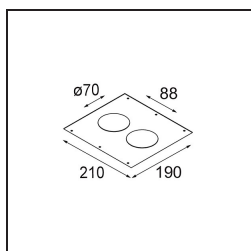

Accessori Installazione

- 12500230** Ring Recessed 82 1x

- 10889830** Installation Housing 192x190x130

12290130 Plaster Kit 190X190 - 70 1x

12291030 Plaster Kit 210x190 - 70 2x

Choose a required accessory