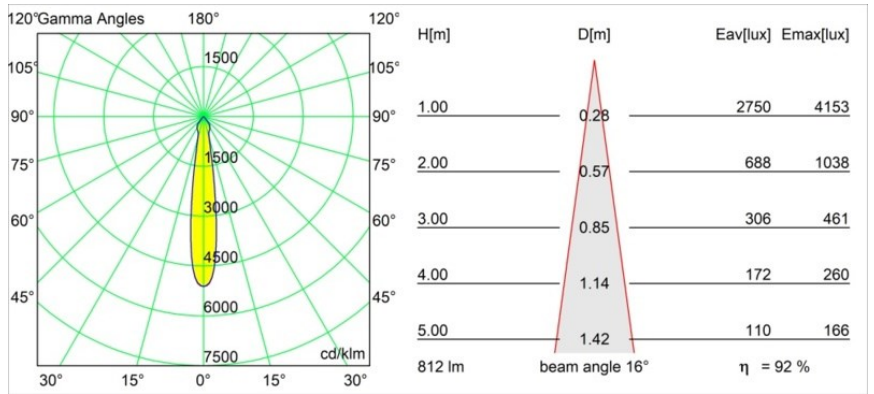

Light distribution & beam diagram