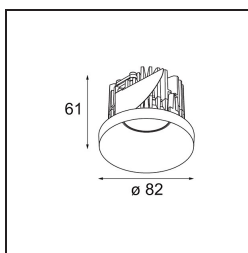

Date
Customer
Project
Type

Smart Kup Recessed 82 1x LED 2700K Spot DE Black Brushed

Specifications

Material	12471643
Light Source Type	LED
LED Type	BRIDGELUX V8G8
LED technology	LED COB
CRI	Min. 90
Colour Temperature	2700K
Lifetime	L80B10 @50,000 Hours
Lamp Included	Yes
Number of Light Sources	1
CIE flux code	100 100 100 100 93
Binning (SDCM)	2
Light Direction	Down
Optic	Reflector
Measured beam angle (°)	16.0
Input Voltage	Constant Current Driver Required
Electrical Class	III
IP Rating	20
Glow wire rating (°C)	960
Indoor/Outdoor	Indoor
Application	Ceiling, Wall
Mounting	Recessed
Cut-out size (mm)	ø70
Mounting depth (mm)	100.0
Distance to Lighted Object (m)	0,1
Primary Colour & Primary Finish	Black, Brushed
Gross weight (g)	345.0
Drive current (mA)	350 500 700
Min. forward voltage (Vf)	13,2 13,7 14,2
Max. forward voltage (Vf)	15,0 15,4 16,0
Connected load (W)	5,0 7,2 10,6
Luminous flux per lamp (lm)	557 753 994
Efficacy (lm/W)	111 105 94
Glare rating	19 20 21
Remark	• 3500K on request