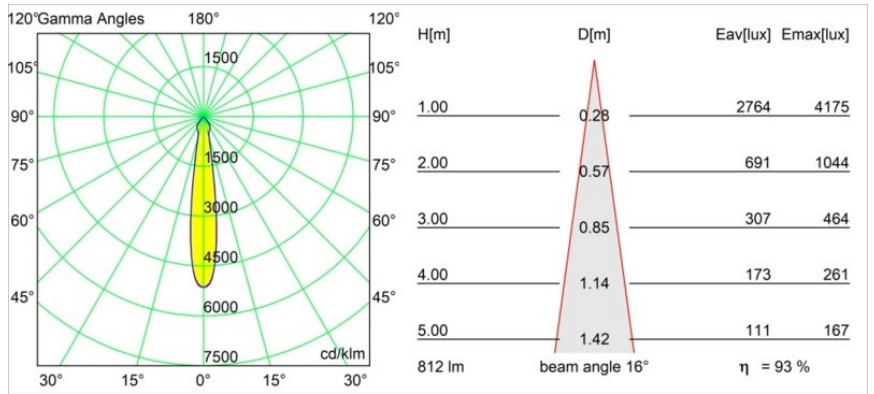

Light distribution & beam diagram