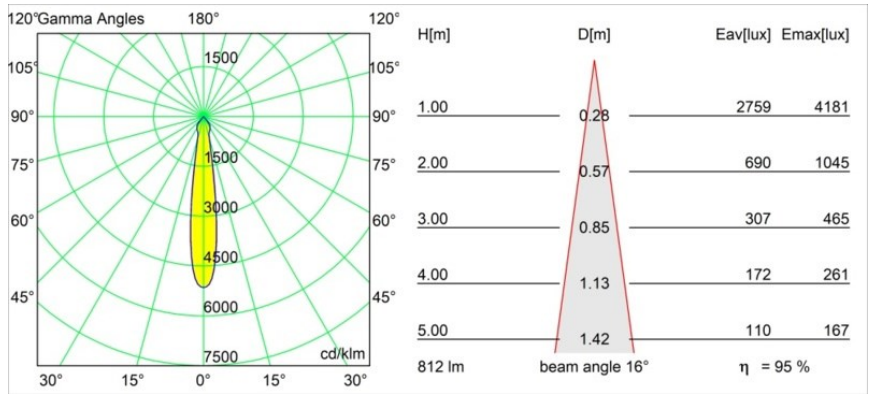

Light distribution & beam diagram