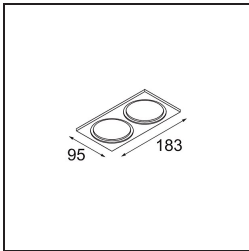

Date
Customer
Project
Type

Smart Kup Recessed 82 1x LED 3000K Flood DE Champagne Brushed

Specifications

Material	12471515
Light Source Type	LED
LED Type	BRIDGELUX V8G8
LED technology	LED COB
CRI	Min. 90
Colour Temperature	3000K
Lifetime	L80B10 @50,000 Hours
Lamp Included	Yes
Number of Light Sources	1
CIE flux code	99 100 100 100 96
Binning (SDCM)	2
Light Direction	Down
Optic	Reflector
Measured beam angle (°)	38.0
Input Voltage	Constant Current Driver Required
Electrical Class	III
IP Rating	20
Glow wire rating (°C)	960
Indoor/Outdoor	Indoor
Application	Ceiling, Wall
Mounting	Recessed
Cut-out size (mm)	ø70
Mounting depth (mm)	100.0
Distance to Lighted Object (m)	0,1
Primary Colour & Primary Finish	Champagne, Brushed
Gross weight (g)	345.0
Drive current (mA)	350 500 700
Min. forward voltage (Vf)	13.2 13.7 14.2
Max. forward voltage (Vf)	15.0 15.4 16.0
Connected load (W)	5.0 7.2 10.6
Luminous flux per lamp (lm)	602 814 1076
Efficacy (lm/W)	120 113 102
Glare rating	20 21 22
Remark	• 3500K on request

TM30 & CRI diagram

Light distribution & beam diagram

Decorative Accessories

- 12500032** Mask Smart 82 1x Black Structure
- 12500009** Mask Smart 82 1x White Structure
- 12500046** Mask Smart 82 1x Gold Matt
- 12500015** Mask Smart 82 1x Champagne Brushed
- 12500014** Mask Smart 82 1x Bronze Brushed
- 12500043** Mask Smart 82 1x Black Brushed
- 12500016** Mask Smart 82 1x Silver Bronze Brushed