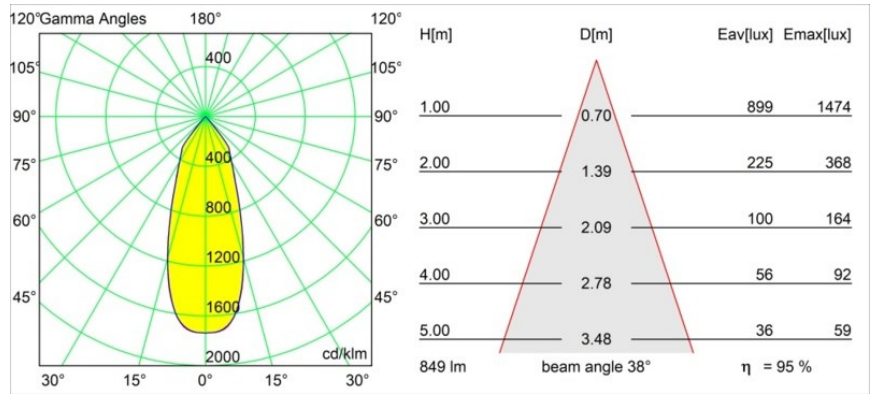

Light distribution & beam diagram