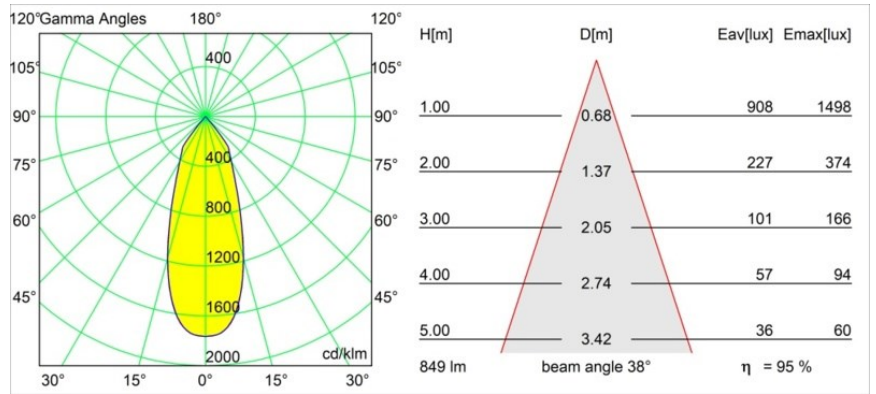

Light distribution & beam diagram