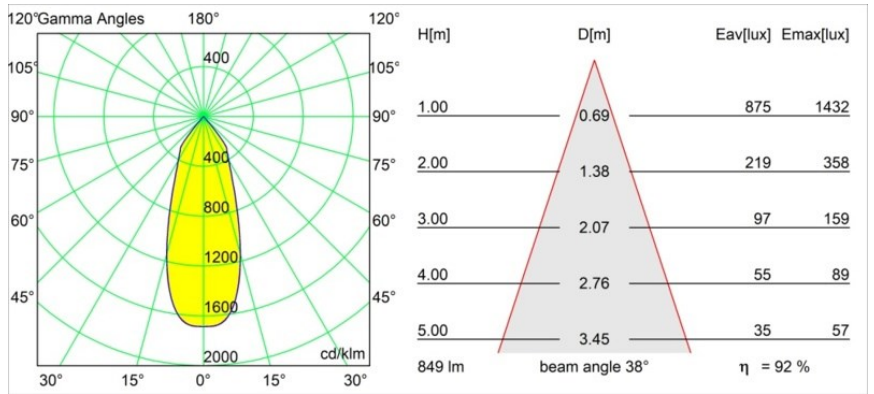

Light distribution & beam diagram