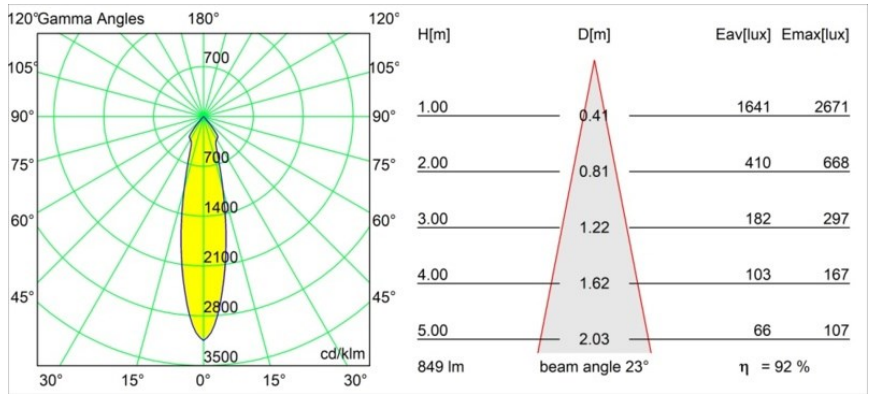

Light distribution & beam diagram