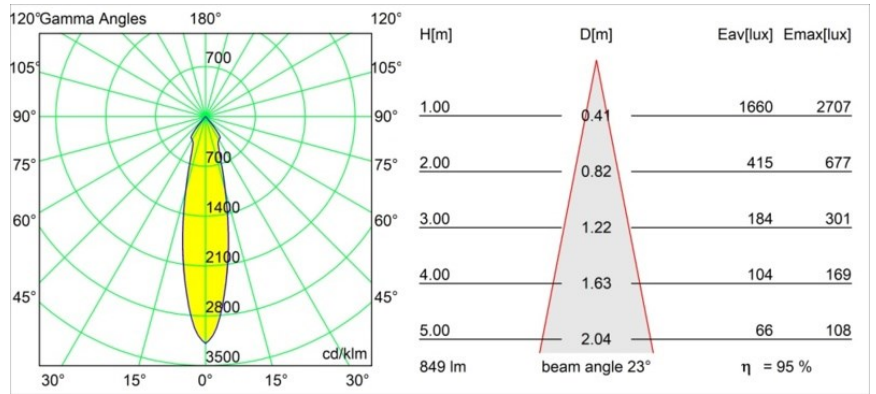

Light distribution & beam diagram