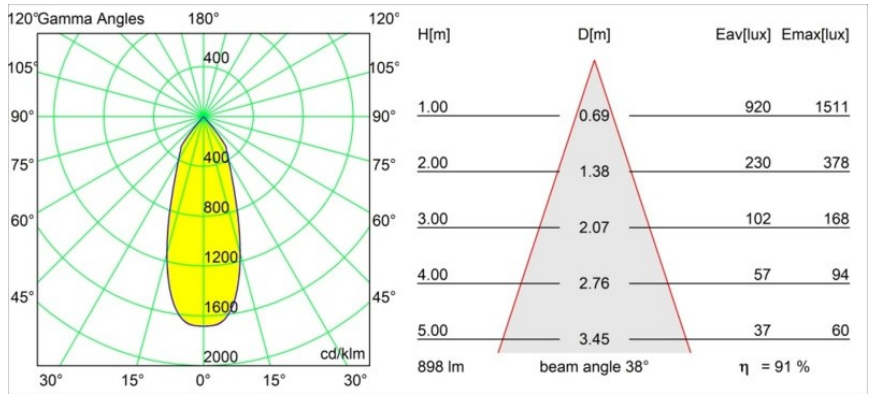

Light distribution & beam diagram