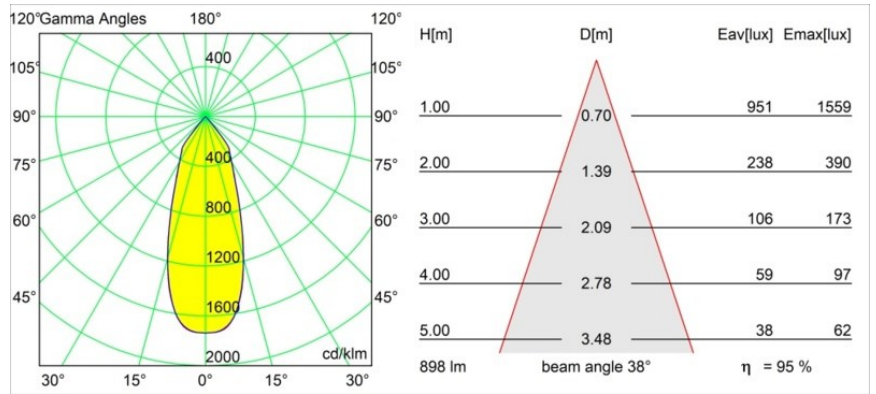

Light distribution & beam diagram